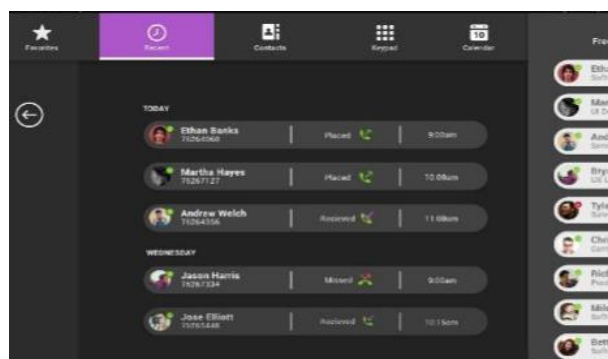

10/100/1000 LAN

Keep conversations flowing thanks to high speed data transfer

POWER

For those rare times when not in use

SERIAL PORT

Hard-wired port for room controllers

USB PORTS

Convenient for touch screens, cameras, EE USB Cube

HDMI IN & OUT

Bring meetings to life through uncompressed streams of digital data (video and sound)

IP MICROPHONE PORTS

Ideal for large conference rooms where voice projection is in order

ZOOM IN FOR A CLOSER LOOK

HOME SCREEN

Post the information that's essential to your meetings front and center

GALLERY VIEW

Retrieve live or snapshot material in seconds

DIAL SCREEN

Quickly access contacts, recent calls, a calendar and keypad